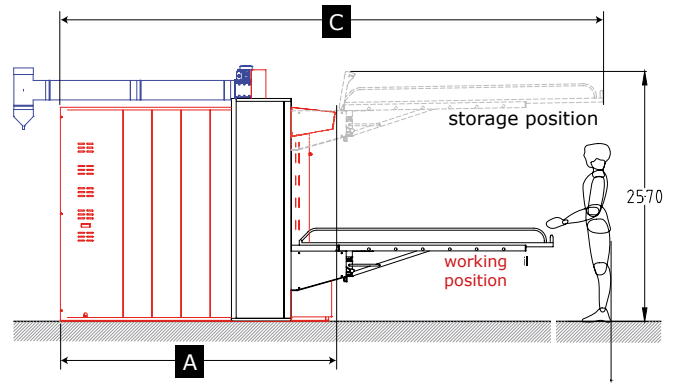

- Saves workspace around the oven
- Compact
- Easy to use
- Easy to store

Use

The integrated lifter is used to load and unload baking chambers.

Operating principle

Two columns located on either side of the oven frame support the integrated lifter. An ergonomic handle is used to raise or lower the lift. Once the loader is positioned in front of the oven door, the loader is activated for loading and unloading.

- Elevator is stored in front of the oven, at hood level. Attention : make sure there is enough clearance under ceiling.
- Ergonomic handles : for lifting and loading
- Handles can be assembled, on site, either on the right or on the left
- Height under lifter on highest position : 1880 mm
- Reduced size of lifter columns : 2x10 cm wide
- Tilting hook system on lifter as standard supply

• • • Important note:

When hooks for loader-unloader are fitted on lifter, the oven must be ordered without hooks

Motorized Integrated lifter Lift'EvO - Orion EvO 1x800

● ● ● **Important notes :**
 Total height in storage position > 1880 mm
 Narrow fixing columns : 2 x 10 cm width.

	A	I	E	D	
Depth	Overall depth	Length (lifter)	Width (oven)	Width (oven+lifter)	Overall width (+mini. Technical access)
(mm)					
Mobile hooks on lifter					
120	2226	1886	1441	1645	2245
160	2640	2256	1441	1645	2245
180	2852	2626	1441	1645	2245
200	3046	2626	1441	1645	2245
220	3256	3015	1441	1645	2245
240	3451	3015	1441	1645	2245
Fixed hooks on lifter					
120	2226	2256	1441	1645	2245
160	2640	2626	1441	1645	2245
180	2852	3015	1441	1645	2245
200	3046	3015	1441	1645	2245
220	3256	ND	1441	1645	2245
240	3451	ND	1441	1645	2245
Fixed hooks on oven					
120	2226	1886	1441	1645	2245
160	2640	2256	1441	1645	2245
180	2852	2256	1441	1645	2245
200	3046	2626	1441	1645	2245
220	3256	3015	1441	1645	2245
240	3451	3015	1441	1645	2245