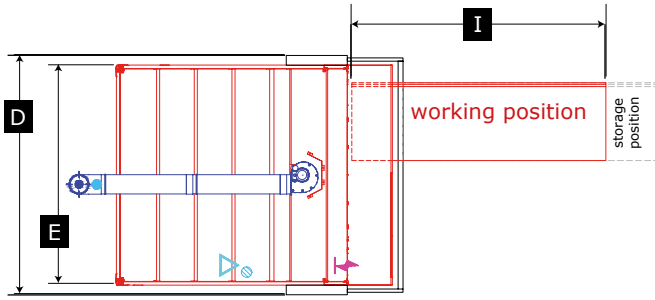

- Saves workspace around the oven
- Compact
- Easy to use
- Easy to store

Use

The integrated lifter is used to load and unload baking chambers.

Operating principle

Two columns located on either side of the oven frame support the integrated lifter. An ergonomic handle is used to raise or lower the lift. Once the loader is positioned in front of the oven door, the loader is activated for loading and unloading.

- Elevator is stored in front of the oven, at hood level. Attention : make sure there is enough clearance under ceiling.
- Ergonomic handles : for lifting and loading
- Handles can be assembled, on site, either on the right or on the left
- Height under lifter on highest position : 1880 mm
- Reduced size of lifter columns : 2x10 cm wide
- Tilting hook system on lifter as standard supply

• • • Important note:

When hooks for loader-unloader are fitted on lifter, the oven must be ordered without hooks

Motorized Integrated lifter Lift'EvO - Orion EvO 1x800

● ● ● **Important notes :**
 Total height in storage position > 1880 mm
 Narrow fixing columns : 2 x 10 cm width.